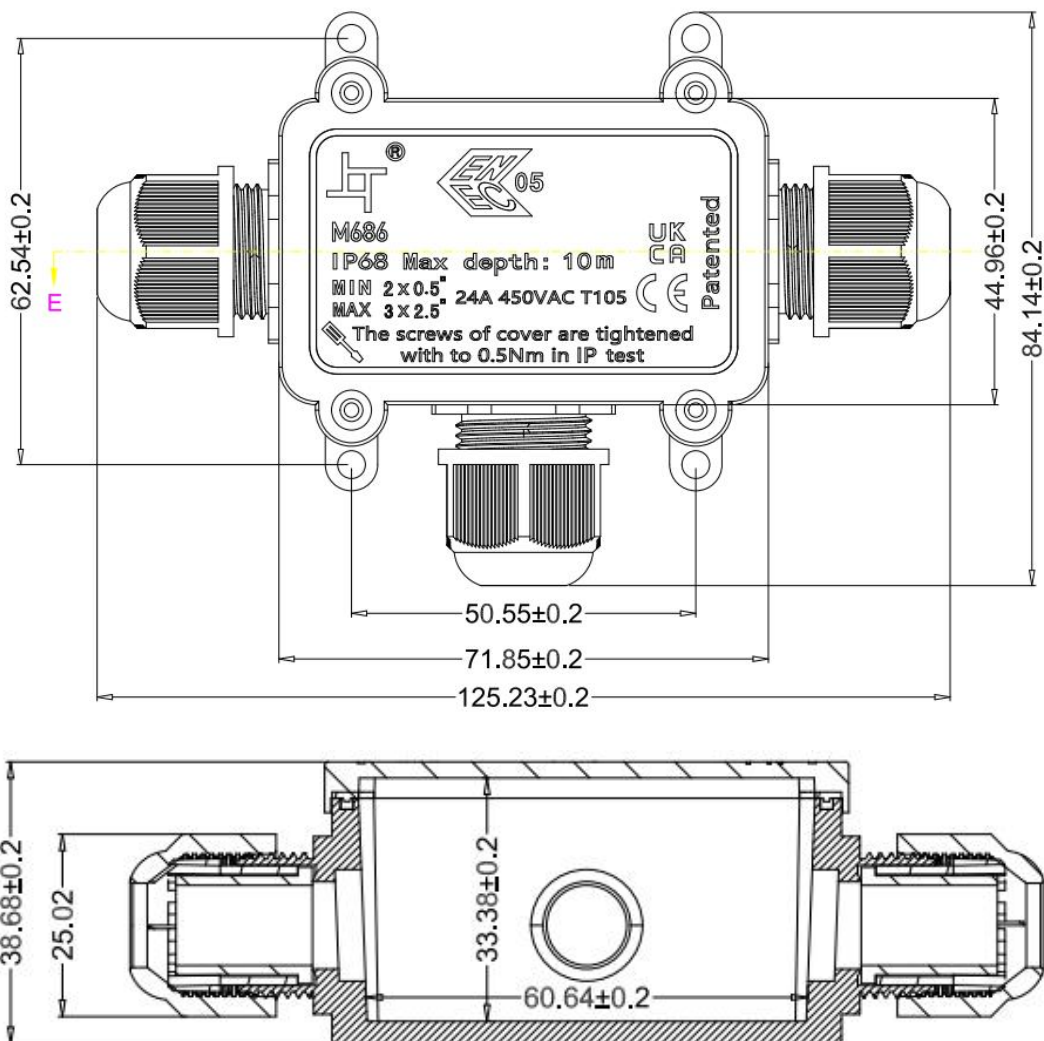

注/Mark:1.不能使用在盐碱土壤/Do not use in saline soil

2. 不能长期接触油性物质或浸泡在油污中/Do not contact oily substances or soak in oil for a long time,
3. 不建议长期在日照暴晒下使用/Long time exposed under sunshine is not recommended